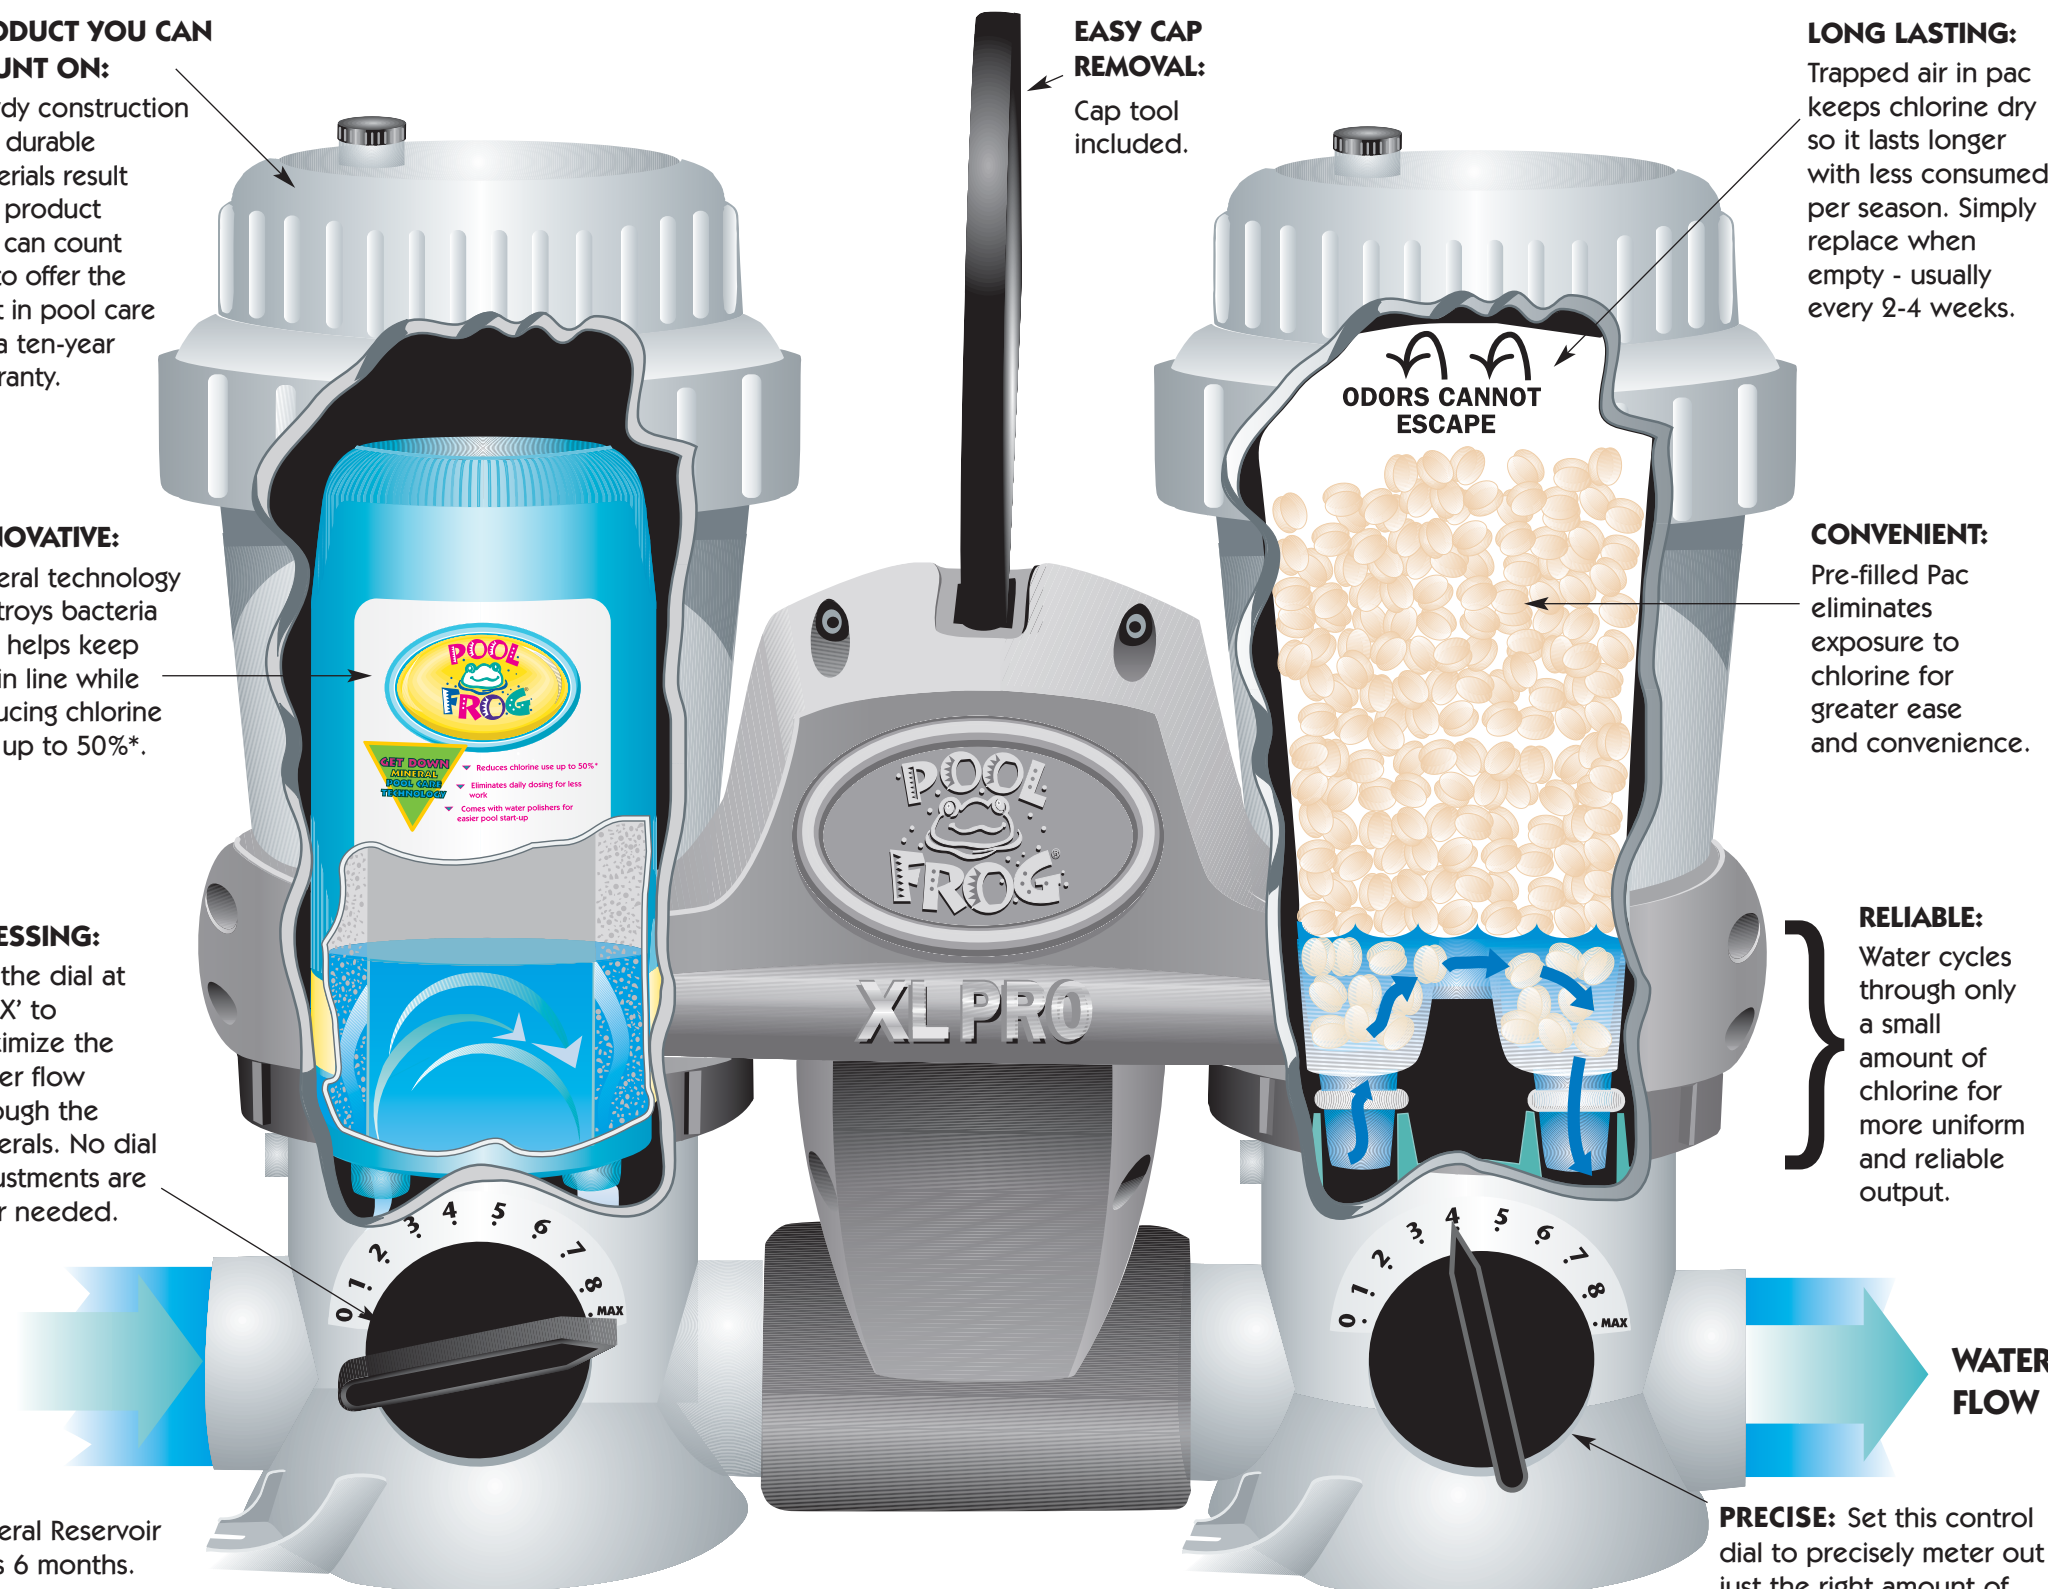

NO GUESSING:

Set the dial at 'MAX' to maximize the water flow through the minerals. No dial adjustments are ever needed.

Mineral Reservoir lasts 6 months.

EASY CAP REMOVAL:

Cap tool included.

LONG LASTING:

Trapped air in pac keeps chlorine dry so it lasts longer with less consumed per season. Simply replace when empty - usually every 2-4 weeks.

CONVENIENT:

Pre-filled Pac eliminates exposure to chlorine for greater ease and convenience.

RELIABLE:

Water cycles through only a small amount of chlorine for more uniform and reliable output.

PRECISE: Set this control dial to precisely meter out just the right amount of chlorine (only 0.5 ppm).